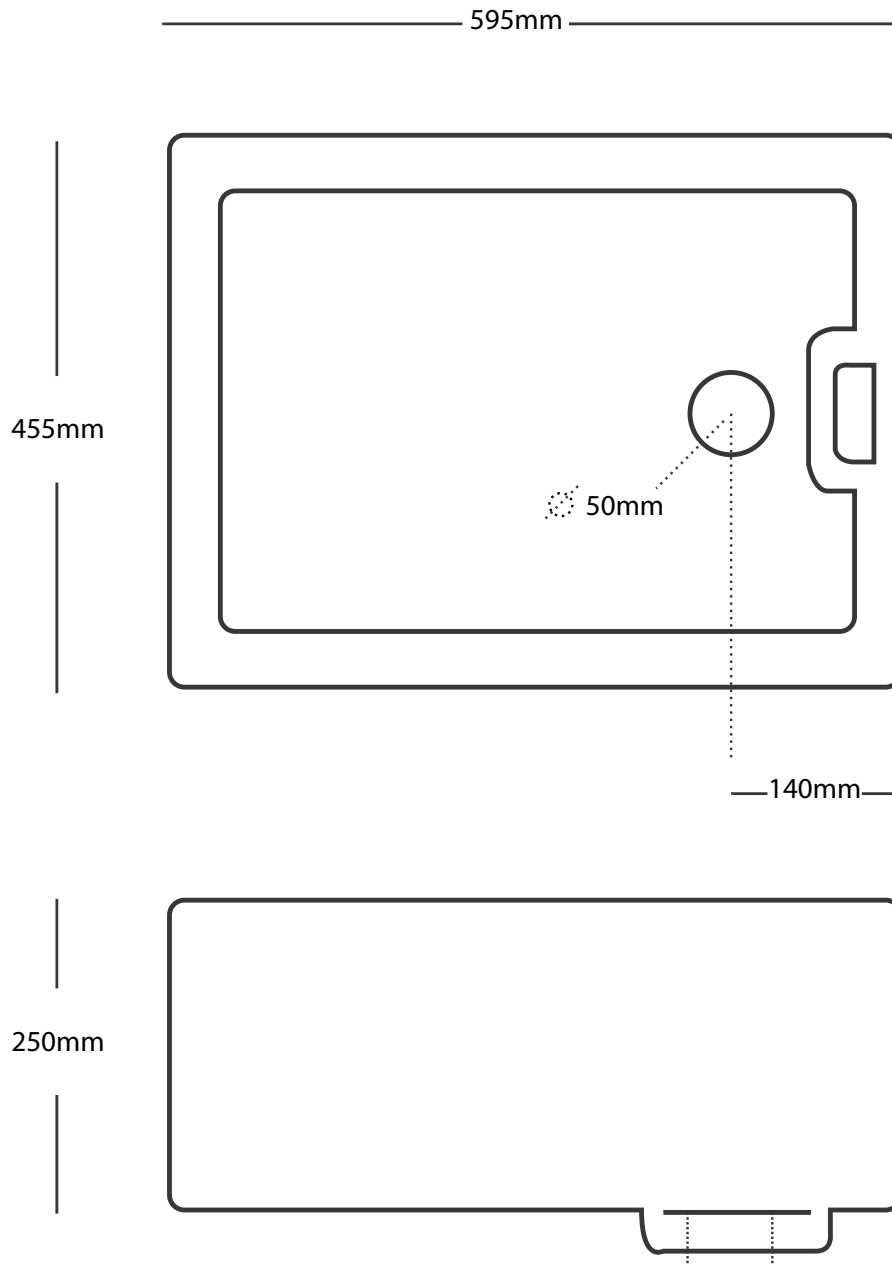

Belfast Sink

belfastsinks.com.au

Dimensions (MM)

* DUE TO THE MANUFACTURING PROCESS SINKS MAY HAVE SLIGHT VARIANCES IN SIZE. THESE DIMENSIONS SHOULD BE USED AS A GUIDE ONLY. WE STRONGLY RECOMMEND THE SINK BE ON SITE WHEN CABINETS OR BENCH TOPS ARE BEING PREPARED FOR THE SINK.