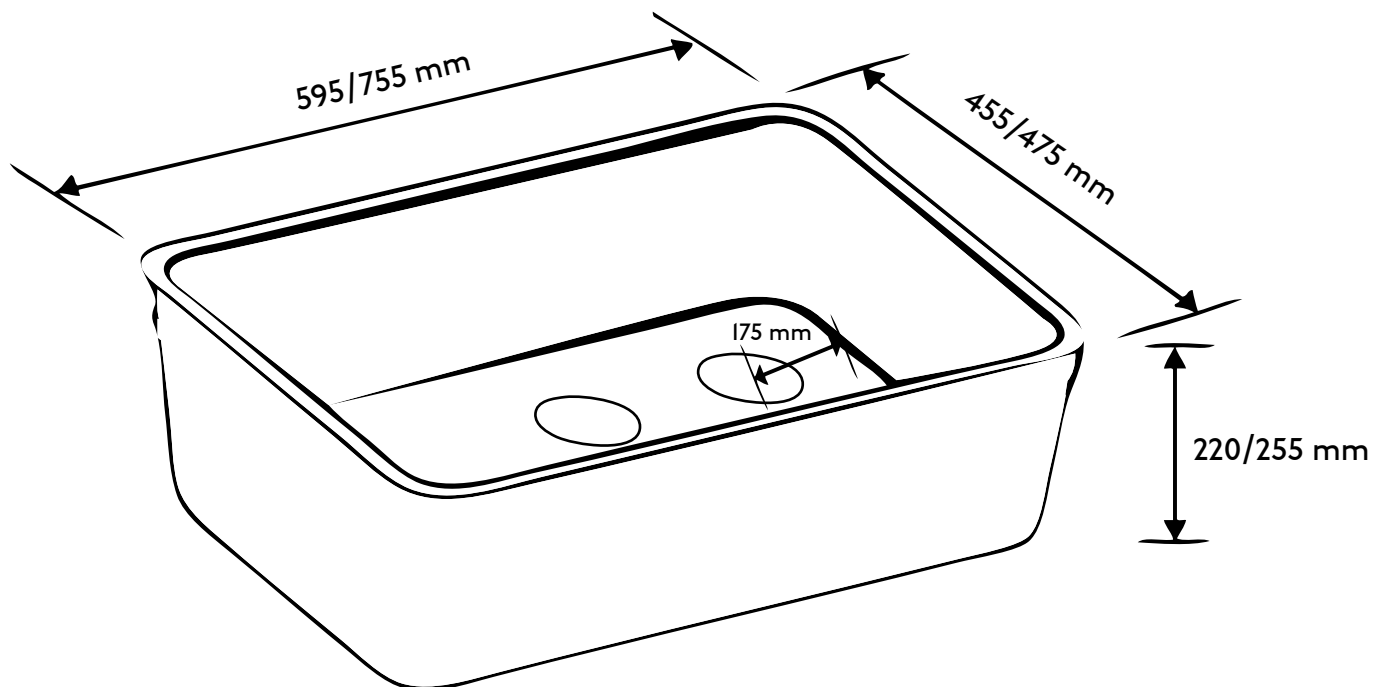

## Dimensions (MM)

**\*The center waste position is for the shorter butler length only.**

\* DUE TO THE MANUFACTURING PROCESS SINKS MAY HAVE SLIGHT VARIANCES IN SIZE. THESE DIMENSIONS SHOULD BE USED AS A GUIDE ONLY. WE STRONGLY RECOMMEND THE SINK BE ON SITE WHEN CABINETS OR BENCH TOPS ARE BEING PREPARED FOR THE SINK.