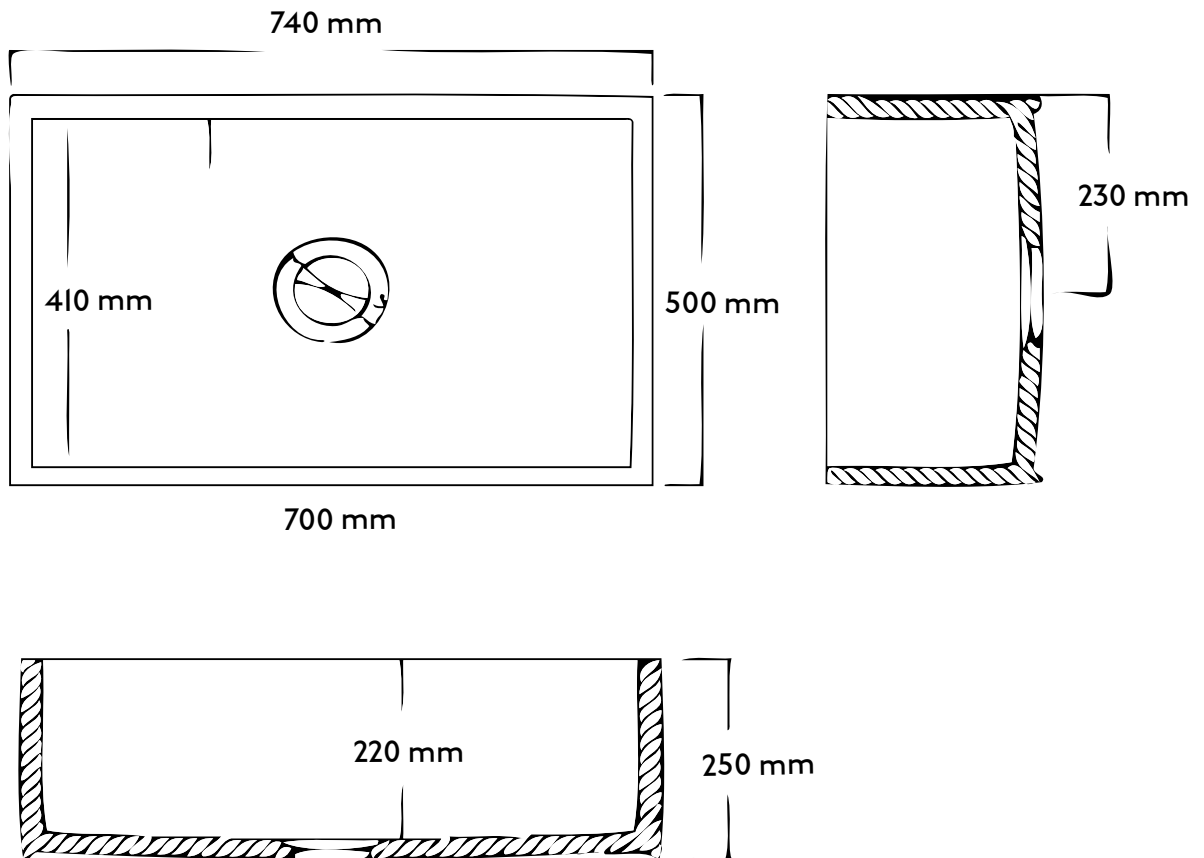

Farmhouse Sink

French / Farmhouse

belfastsinks.com.au

Dimensions (MM)

* DUE TO THE MANUFACTURING PROCESS SINKS MAY HAVE SLIGHT VARIANCES IN SIZE. THESE DIMENSIONS SHOULD BE USED AS A GUIDE ONLY. WE STRONGLY RECOMMEND THE SINK BE ON SITE WHEN CABINETS OR BENCH TOPS ARE BEING PREPARED FOR THE SINK.