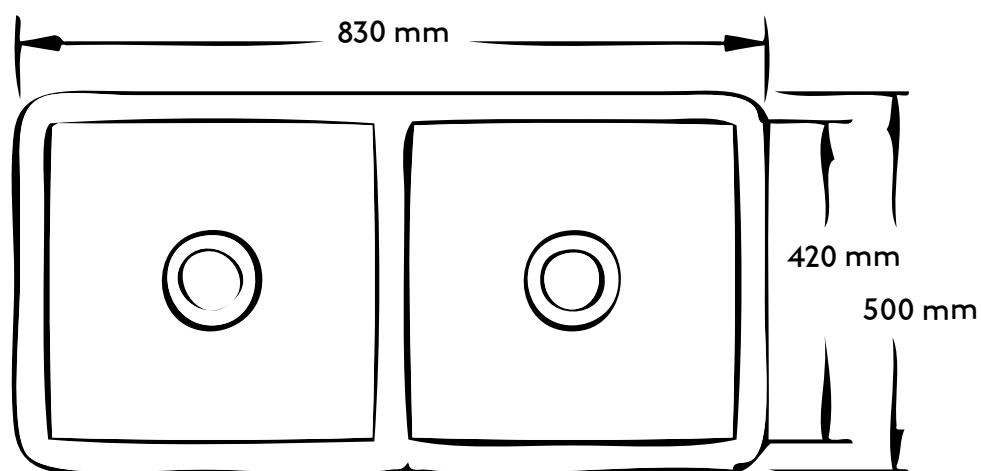

Laboratory Double Sink

belfastsinks.com.au

Dimensions (MM)

* DUE TO THE MANUFACTURING PROCESS SINKS MAY HAVE SLIGHT VARIANCES IN SIZE. THESE DIMENSIONS SHOULD BE USED AS A GUIDE ONLY. WE STRONGLY RECOMMEND THE SINK BE ON SITE WHEN CABINETS OR BENCH TOPS ARE BEING PREPARED FOR THE SINK.