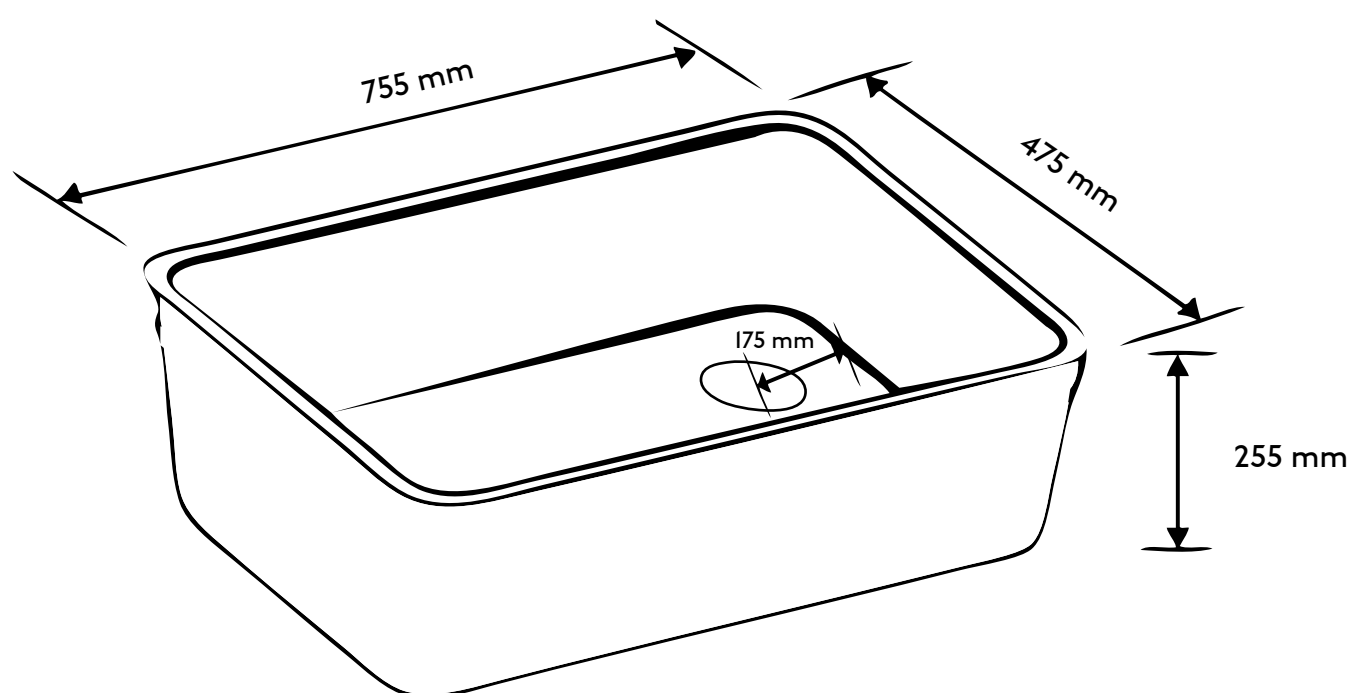

Laboratory Sink

belfastsinks.com.au

Dimensions (MM)

* DUE TO THE MANUFACTURING PROCESS SINKS MAY HAVE SLIGHT VARIANCES IN SIZE. THESE DIMENSIONS SHOULD BE USED AS A GUIDE ONLY. WE STRONGLY RECOMMEND THE SINK BE ON SITE WHEN CABINETS OR BENCH TOPS ARE BEING PREPARED FOR THE SINK.