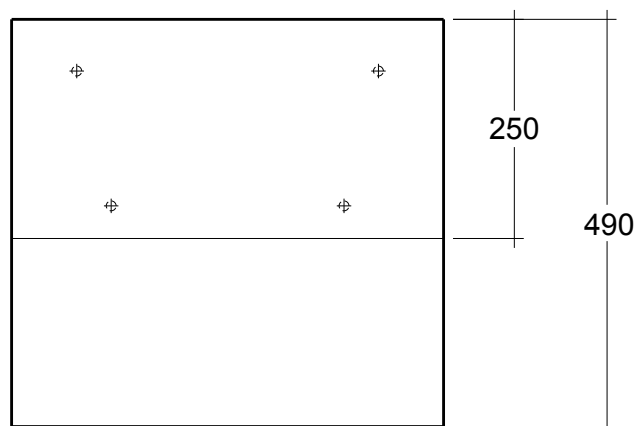

Laundry Tub

Cleaning Bowl

Dimensions (MM)

* DUE TO THE MANUFACTURING PROCESS SINKS MAY HAVE SLIGHT VARIANCES IN SIZE. THESE DIMENSIONS SHOULD BE USED AS A GUIDE ONLY. WE STRONGLY RECOMMEND THE SINK BE ON SITE WHEN CABINETS OR BENCH TOPS ARE BEING PREPARED FOR THE SINK.