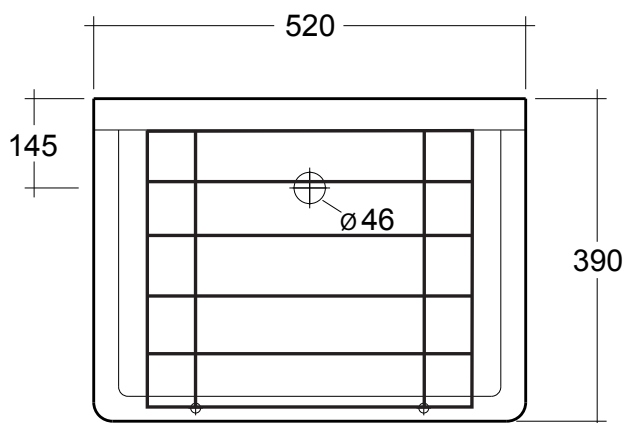

Laundry Tub

Cleaning Bowl

Dimensions (MM)

* DUE TO THE MANUFACTURING PROCESS SINKS MAY HAVE SLIGHT VARIANCES IN SIZE. THESE DIMENSIONS SHOULD BE USED AS A GUIDE ONLY. WE STRONGLY RECOMMEND THE SINK BE ON SITE WHEN CABINETS OR BENCH TOPS ARE BEING PREPARED FOR THE SINK.